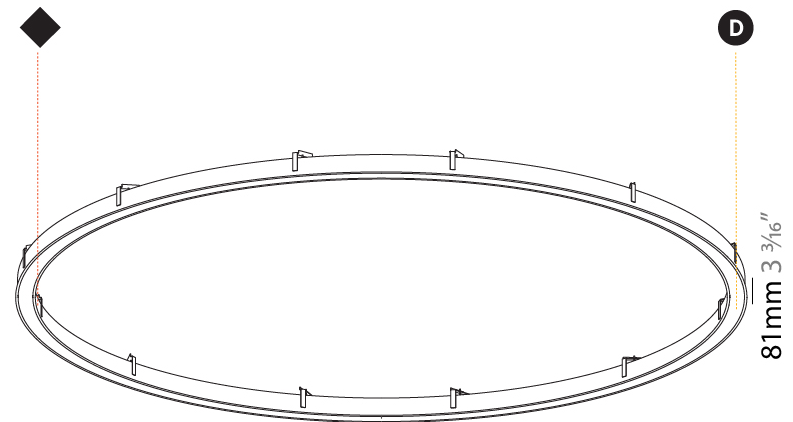

GENERAL

Series: Glorious
 Subseries: Glorious Slim
 Brand: Prolicht
 Division: Architectural
 Mounting Type: Recessed
 Mounting Location: Ceiling
 Subcategory: Ambient

PHYSICAL

Shape: Round
 Diameter (mm): 5216
 Diameter (in): 205 ³/₈
 Height (mm): 81
 Height (in): 3 ³/₁₆
 Min. Recessing Depth (mm): 120
 Min. Recessing Depth (in): 4 ³/₄
 Light Distribution: Direct
 Weight (kg): 47.924
 Weight (lbs): 106.00
 Diffuser: PMMA - Opal or Micro-Prism
 Fixture Finish: SSR / BKV / CWI / CRY / HAB / UFT / ITA / RUA / FTG / MYG / LOD / PUS / FRO / FUP / KIA / POP / BLS / SPG / MEY / GOH / GUM / CHC / COM / ABZ / JAG / OBR / MOS / ROR
 Fixture Material: Aluminum
 Cut-out Measurements: 5207mm / 205" x 5063mm / 199 5/16"

Ø 5054mm 199"

Ø 5216mm 205 ³/₈"

5207mm x 5063mm
205" x 199 ⁵/₁₆"

120mm
4 ³/₄"

10 - 30mm
³/₈" - 1 ³/₁₆"

GLORIOUS COLOR FINISH CHART

PROJECT
TYPE
SPECIFIER
QUANTITY
DATE

Fixture Finish