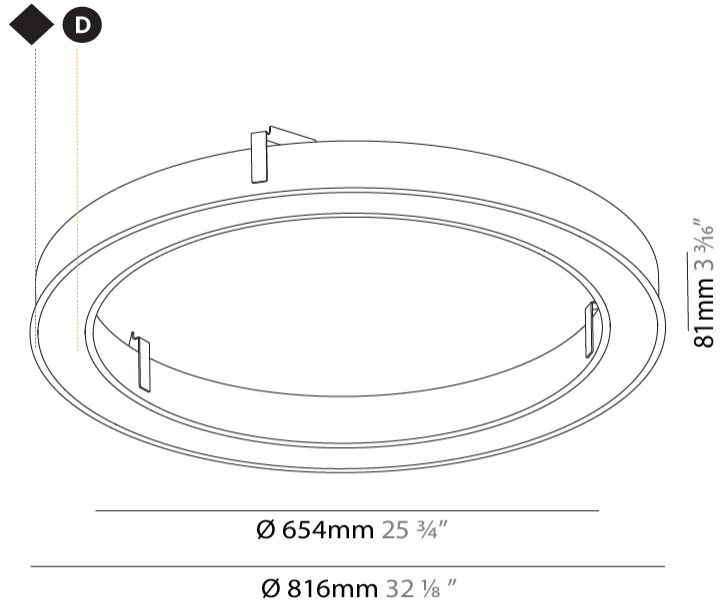

GENERAL

Series: Glorious
Subseries: Glorious Slim
Brand: Prolight
Division: Architectural
Mounting Type: Recessed
Mounting Location: Ceiling
Subcategory: Ambient

PHYSICAL

Shape: Round
Diameter (mm): 816
Diameter (in): 32 1/8
Height (mm): 81
Height (in): 3 3/16
Min. Recessing Depth (mm): 120
Min. Recessing Depth (in): 4 3/4
Light Distribution: Direct
Weight (kg): 6.755
Weight (lbs): 14.89
Diffuser: PMMA - Opal or Micro-Prism
Fixture Finish: SSR / BKV / CWI / CRY / HAB / UFT / ITA / RUA / FTG / MYG / LOD / PUS / FRO / FUP / KIA / POP / BLS / SPG / MEY / GOH / GUM / CHC / COM / ABZ / JAG / OBR / MOS / ROR
Fixture Material: Aluminum
Cut-out Measurements: 807mm / 31 3/4" x 663mm / 26 1/8"

807mm x 663mm
31 3/4" x 26 1/8"

120mm
4 3/4"

10 - 30mm
3/8" - 1 3/16"

PROJECT	_____
TYPE	_____
SPECIFIER	_____
QUANTITY	_____
DATE	_____

GLORIOUS SLIM RECESSED

A35443-

base number	LED Dimming	Color Temperature	Finishes (Diamond)	Diffuser Options
-------------	----------------	----------------------	-----------------------	---------------------

GENERAL

Series: Glorious
Subseries: Glorious Slim
Brand: Prolicht
Division: Architectural
Mounting Type: Recessed
Mounting Location: Ceiling
Subcategory: Ambient

PHYSICAL

Shape: Round
Diameter (mm): 1566
Diameter (in): 61 ⁵ / ₈
Height (mm): 81
Height (in): 3 ³ / ₁₆
Min. Recessing Depth (mm): 120
Min. Recessing Depth (in): 4 ³ / ₄
Light Distribution: Direct
Weight (kg): 14.042
Weight (lbs): 30.96
Diffuser: PMMA - Opal or Micro-Prism
Fixture Finish: SSR / BKV / CWI / CRY / HAB / UFT / ITA / RUA / FTG / MYG / LOD / PUS / FRO / FUP / KIA / POP / BLS / SPG / MEY / GOH / GUM / CHC / COM / ABZ / JAG / OBR / MOS / ROR
Fixture Material: Aluminum

Ø 5054mm 199"

Ø 5216mm 205 ³/₈"

5207mm x 5063mm
205" x 199 ⁵/₁₆"

120mm
4 ³/₄"

10 - 30mm
³/₈" - 1 ³/₁₆"

GLORIOUS COLOR FINISH CHART

PROJECT
TYPE
SPECIFIER
QUANTITY
DATE

Fixture Finish